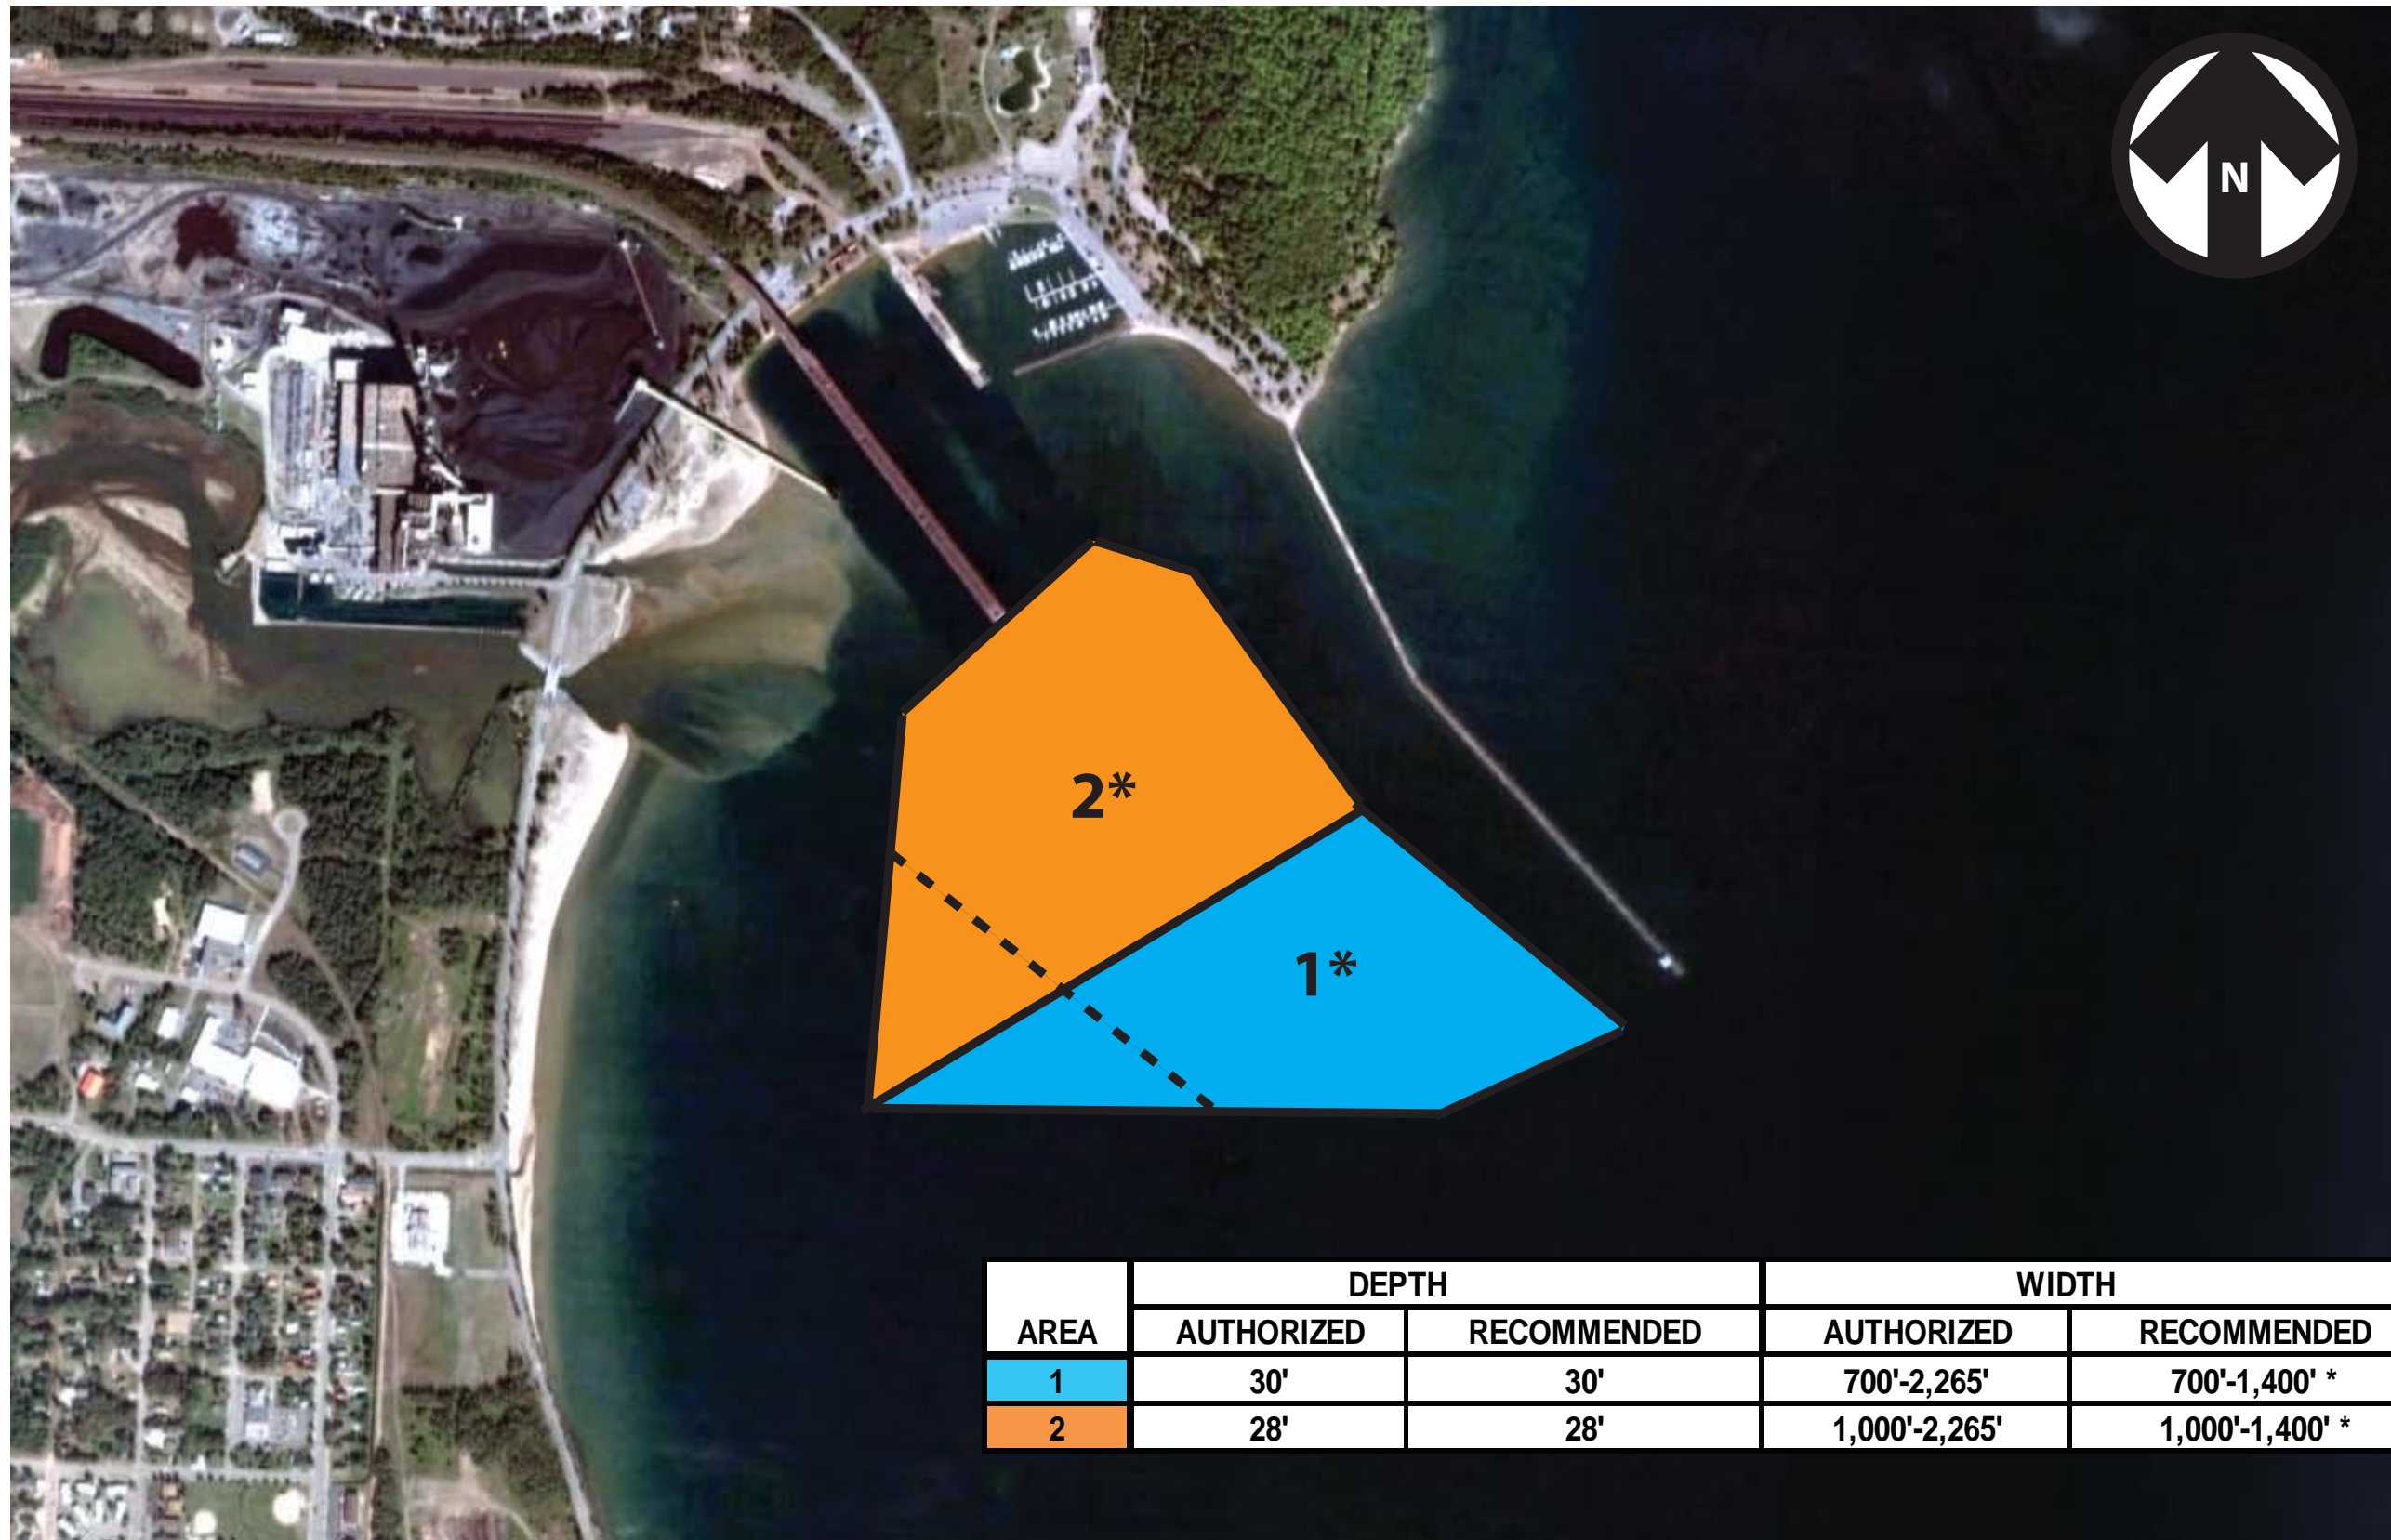

# Presque Isle Harbor, Michigan

\* Channel currently maintained to a maximum 1,400 width.