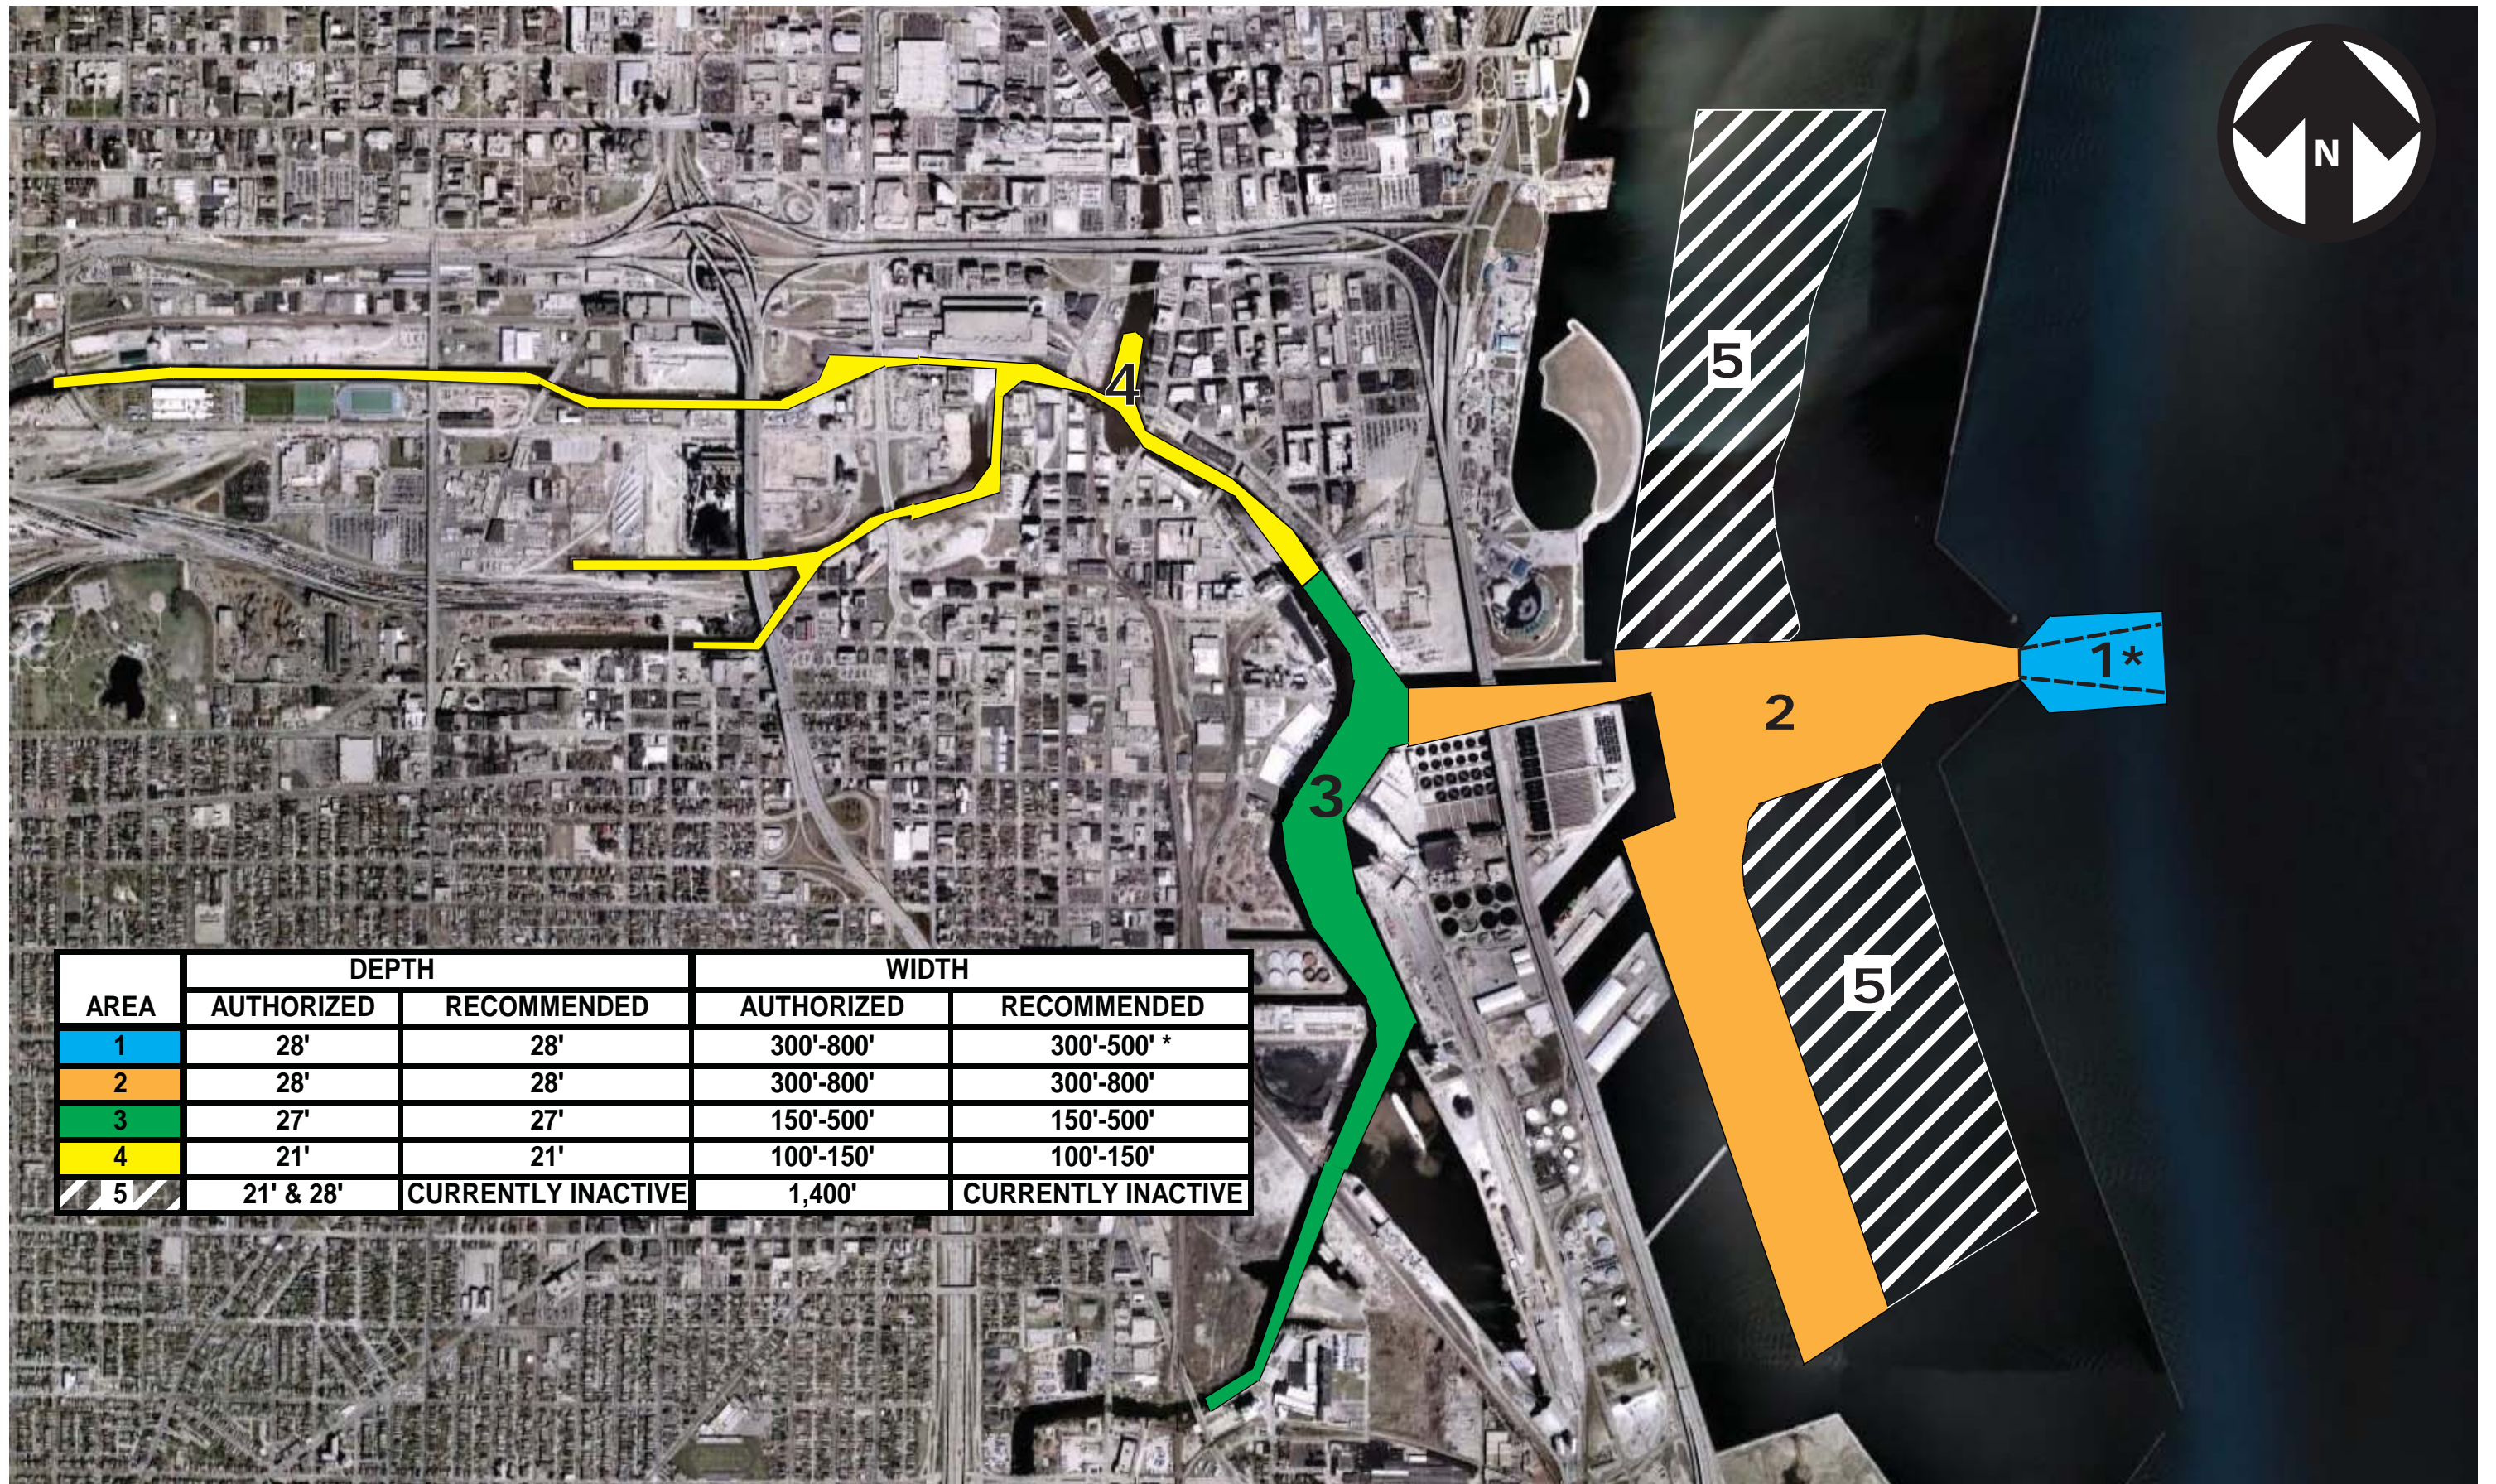

# Milwaukee Harbor, Wisconsin

AREA	DEPTH		WIDTH	
	AUTHORIZED	RECOMMENDED	AUTHORIZED	RECOMMENDED
1	28'	28'	300'-800'	300'-500' *
2	28'	28'	300'-800'	300'-800'
3	27'	27'	150'-500'	150'-500'
4	21'	21'	100'-150'	100'-150'
5	21' & 28'	CURRENTLY INACTIVE	1,400'	CURRENTLY INACTIVE

\* Currently maintained to a maximum width of 500'