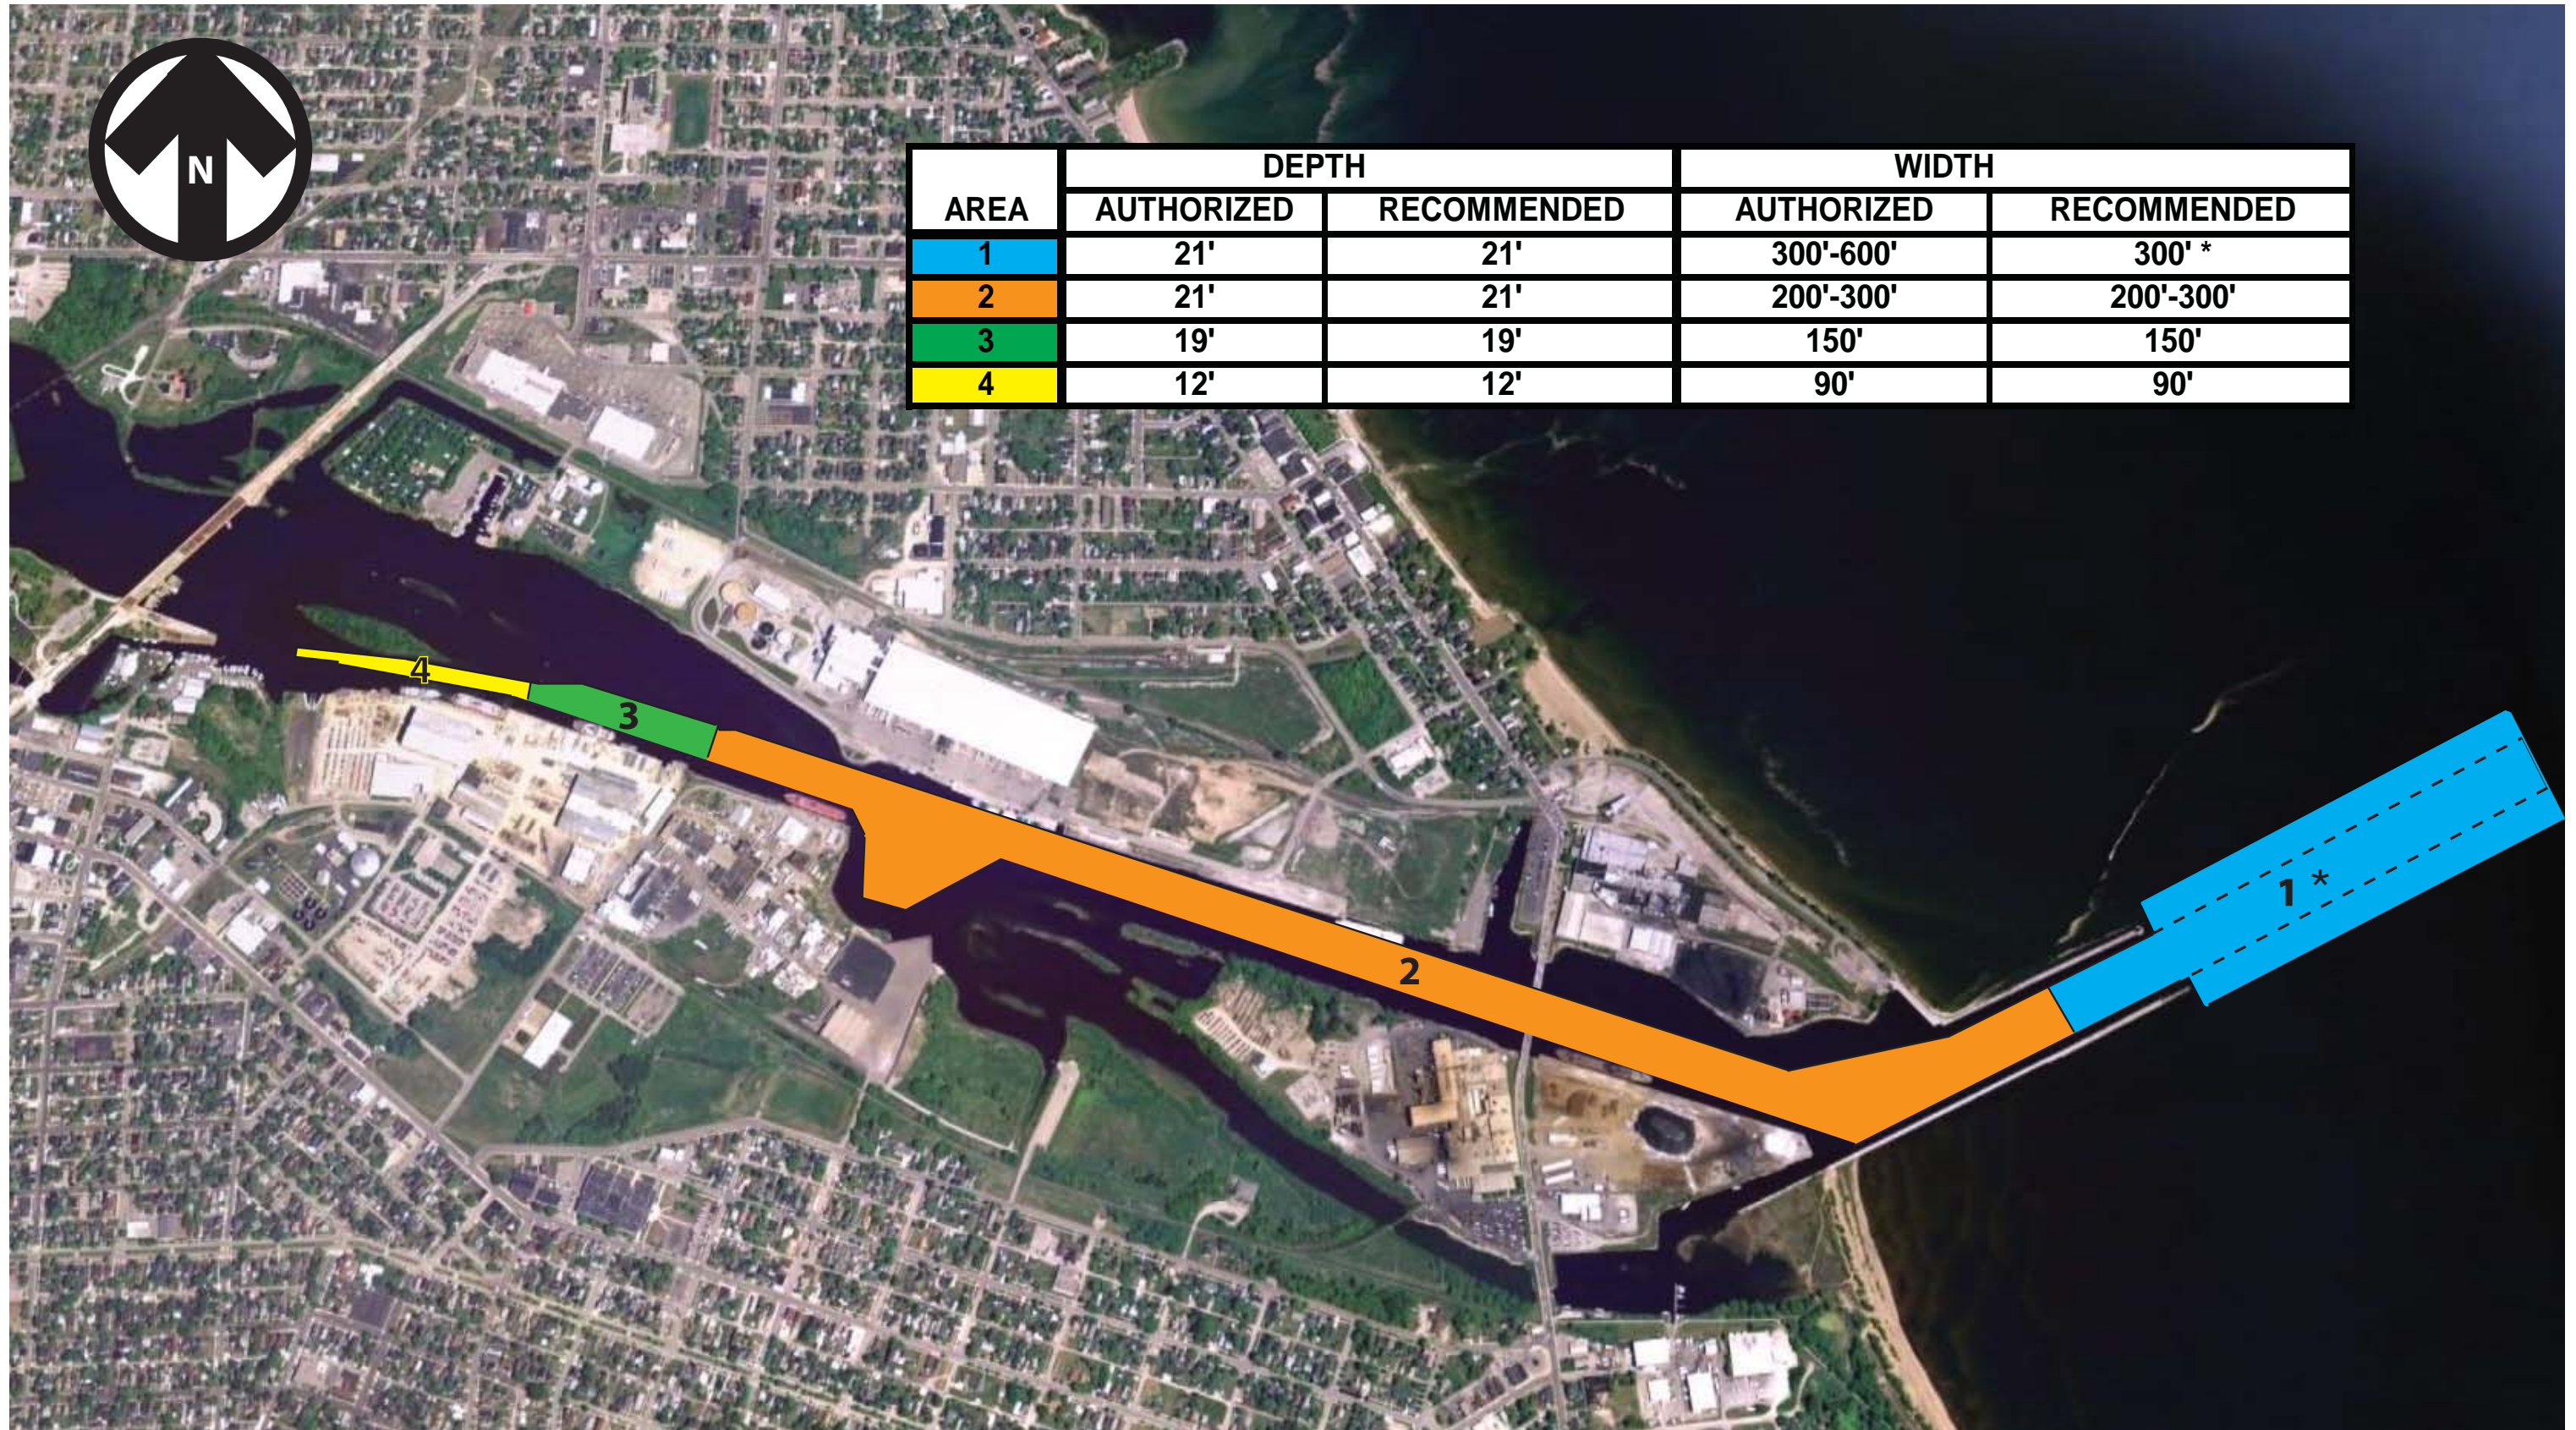

Menominee Harbor, Michigan & Wisconsin

* Outer Approach Channel currently maintained to maximum 300' width.