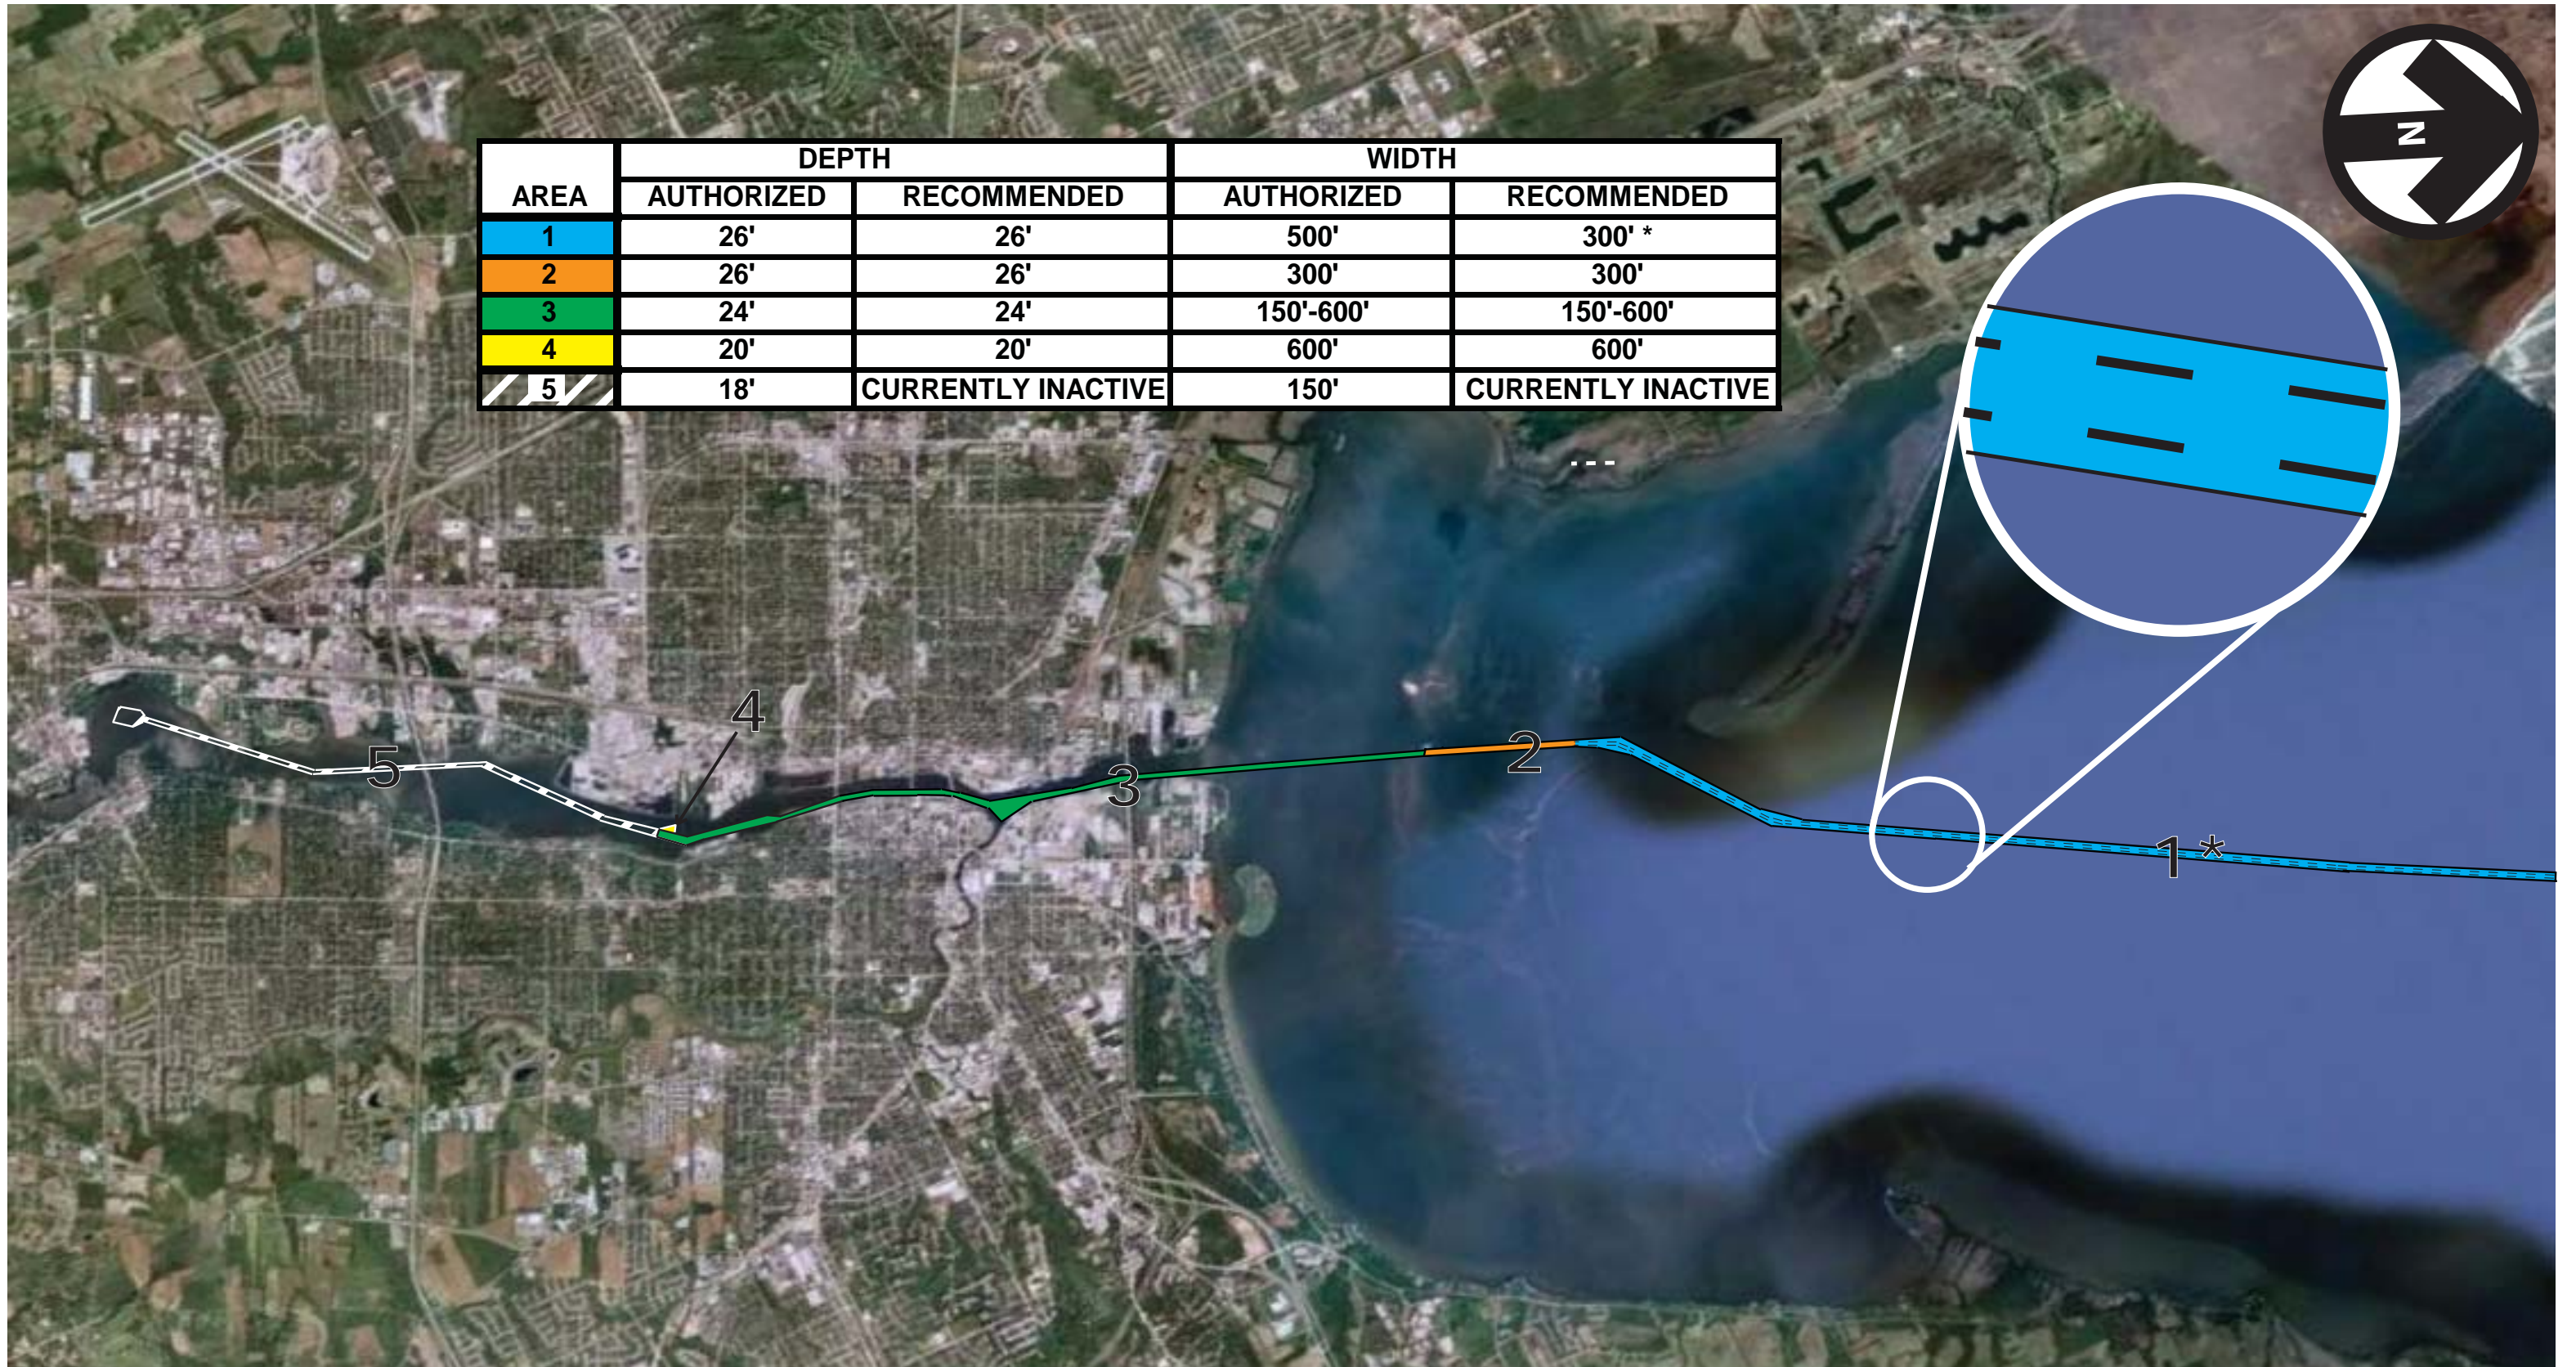

Green Bay, Wisconsin

AREA	DEPTH		WIDTH	
	AUTHORIZED	RECOMMENDED	AUTHORIZED	RECOMMENDED
1	26'	26'	500'	300' *
2	26'	26'	300'	300'
3	24'	24'	150'-600'	150'-600'
4	20'	20'	600'	600'
5	18'	CURRENTLY INACTIVE	150'	CURRENTLY INACTIVE

* Channel currently maintained to maximum 300' width.