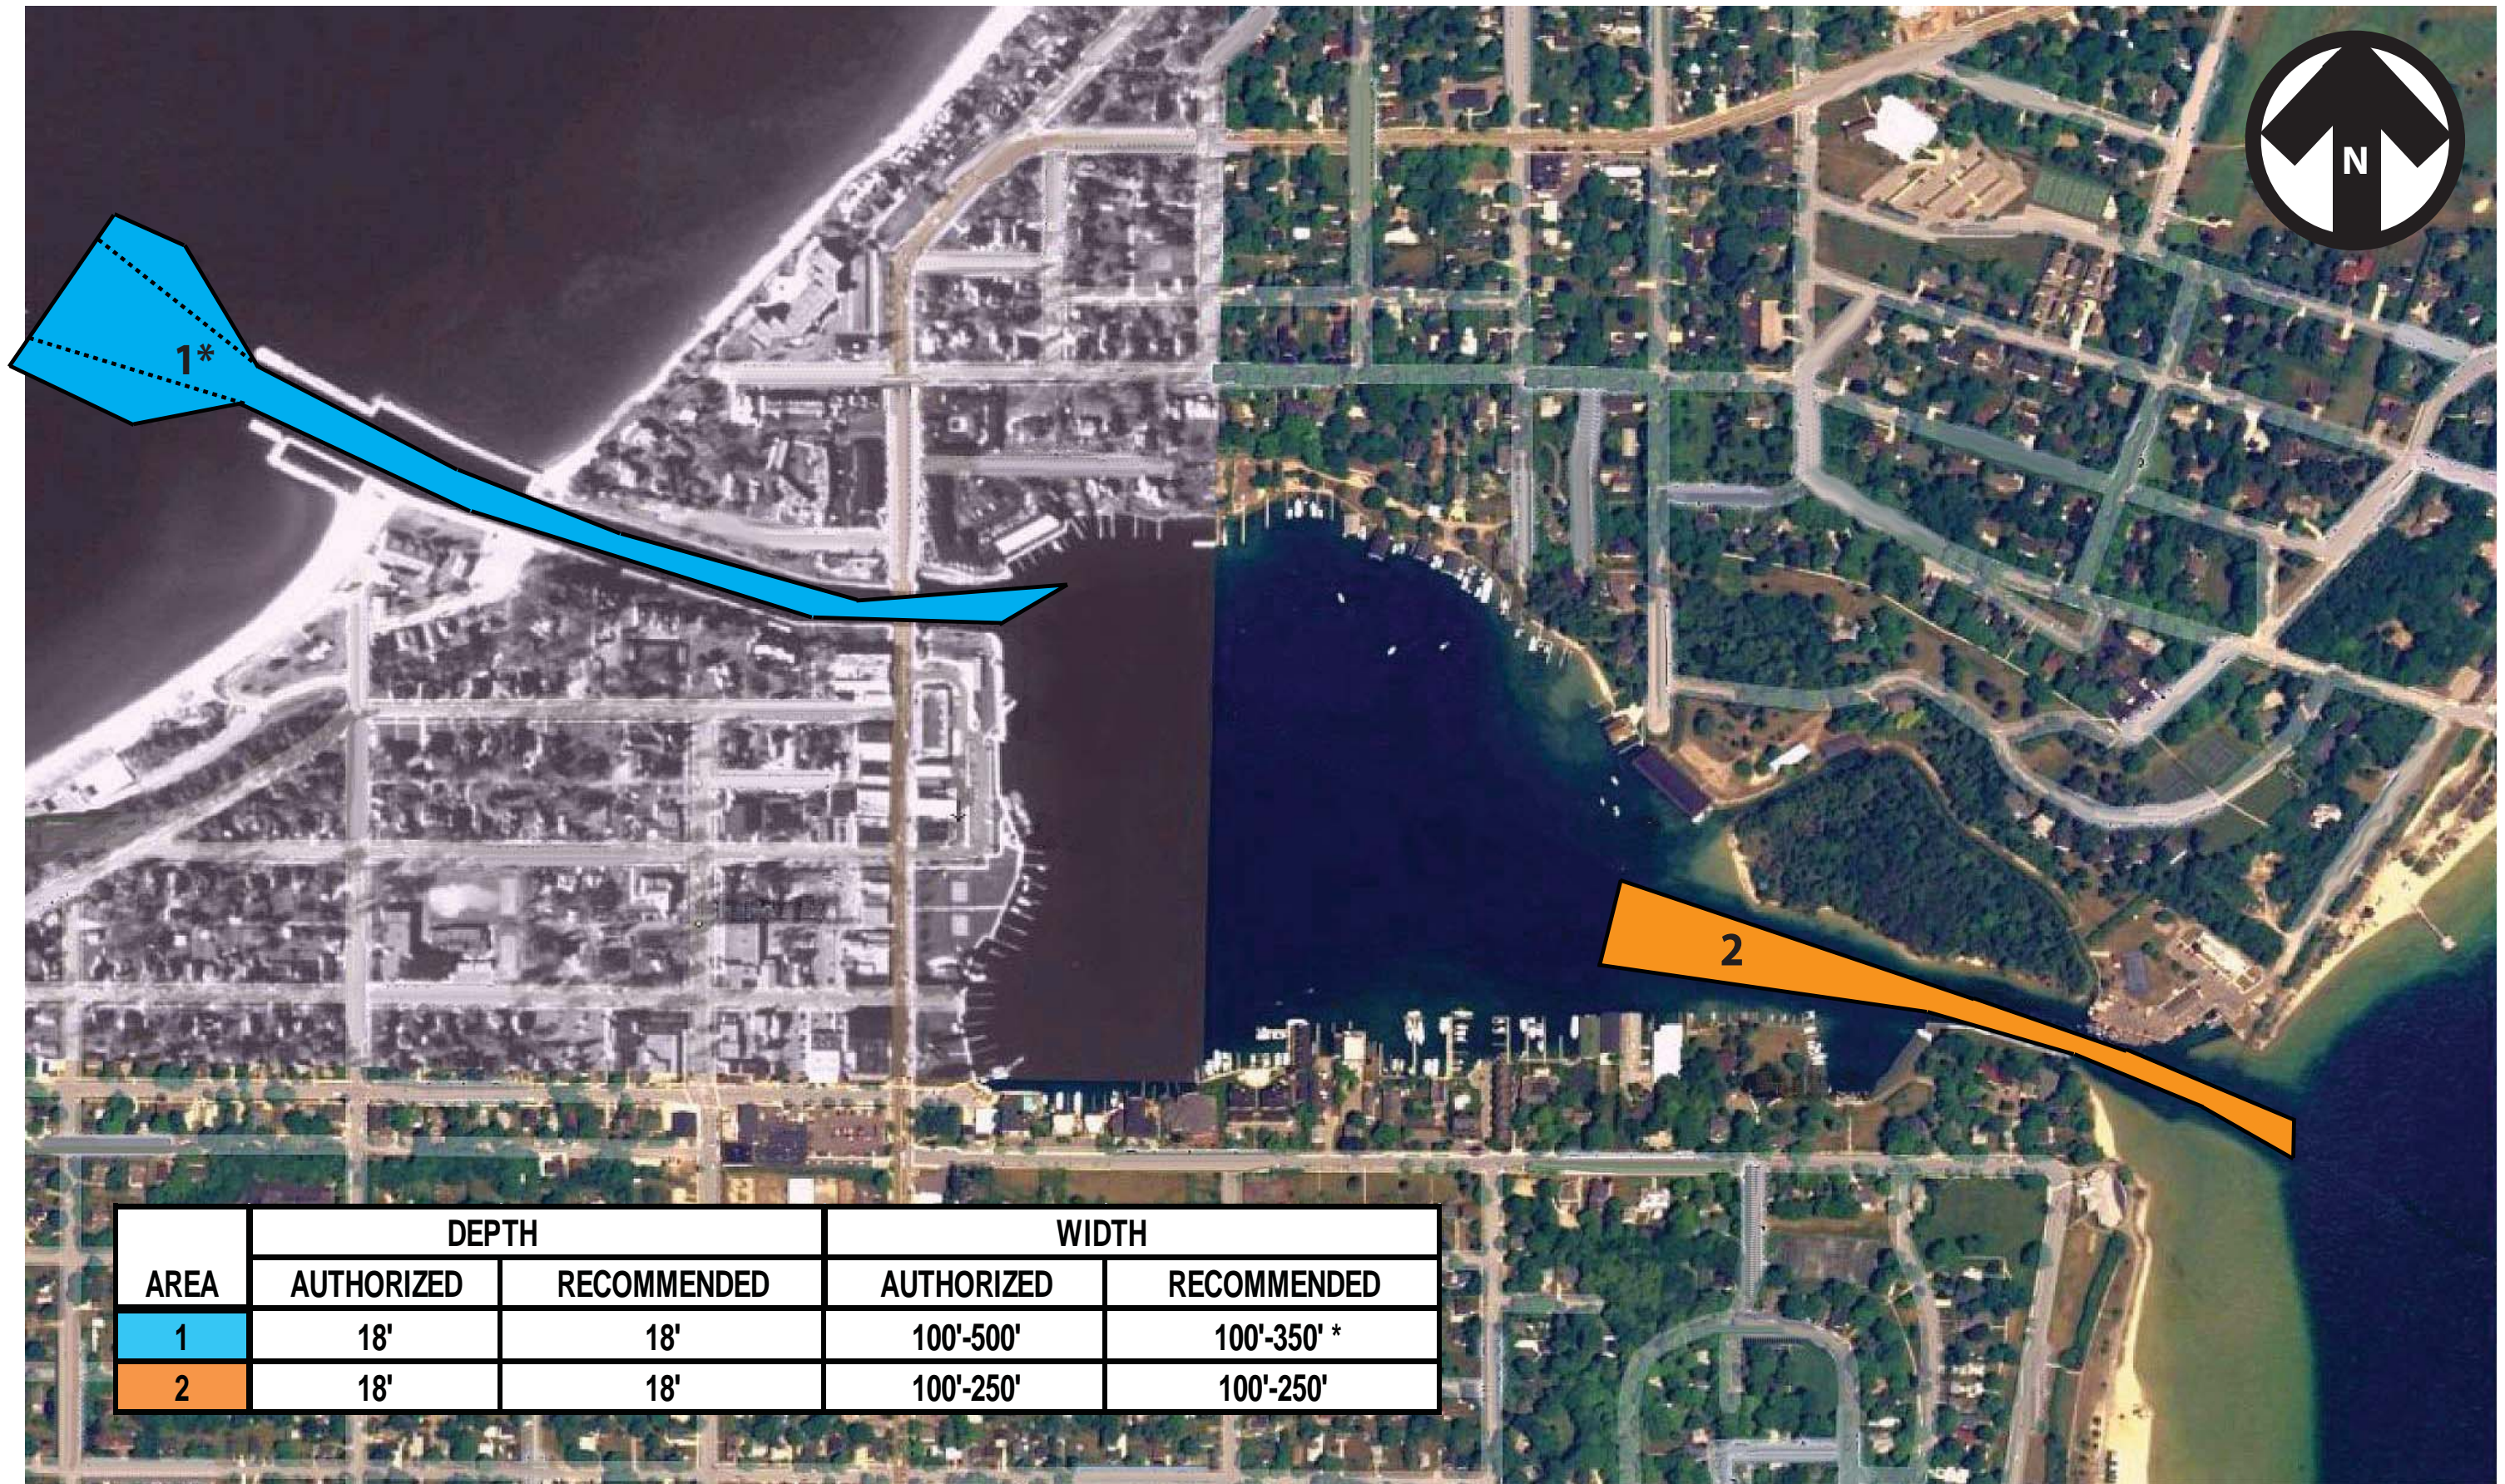

Charlevoix Harbor, Michigan

* Outer flare currently maintained to a maximum 350' width.